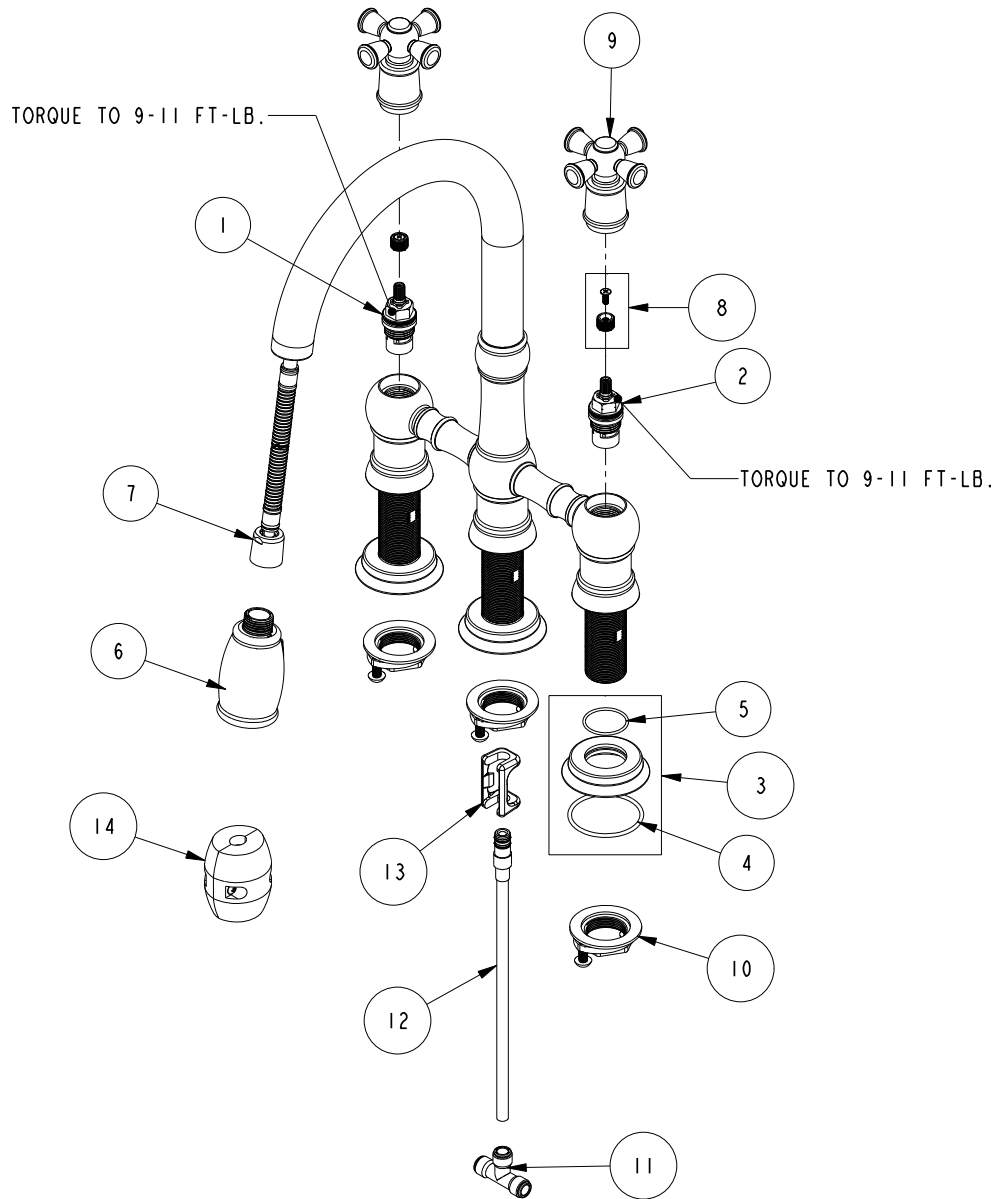

REPLACEMENT PARTS

ITEM	PT/ASSY	SPECIFY FINISH	DESCRIPTION
1	1-006		C/S VALVE CARTRIDGE - HOT
2	1-005		C/S VALVE CARTRIDGE - COLD
3	20-656	YES	ESCUTCHEON ASSEMBLY
4	91756		O-RING #2-134, EP, 50 DURO - GREY
5	91144		O-RING, #2-024, EPDM, 65-75 DURO
6	3-417	YES	SPRAY HEAD, JACOBAN
7	11877		HOSE, PULLDOWN SWIVEL
8	10-305		CARTRIDGE STEM ADAPTER KIT
9	20-643	YES	HANDLE ASSEMBLY
10	1-393		1-1/8 18 UNEF MOUNTING KIT
11	92934		5/16" TUBE TEE CONNECTOR
12	1-474		PEX PULLDOWN CONNECTOR
13	91568		RETAINER CLIP
14	1-286		WEIGHT ASM

BRIDGE PULLDOWN
2470-5462

REV A EN-4703 09/06/23 APPROVED RS

NEWPORT BRASS.

t: 949.417.5207 | www.newportbrass.com